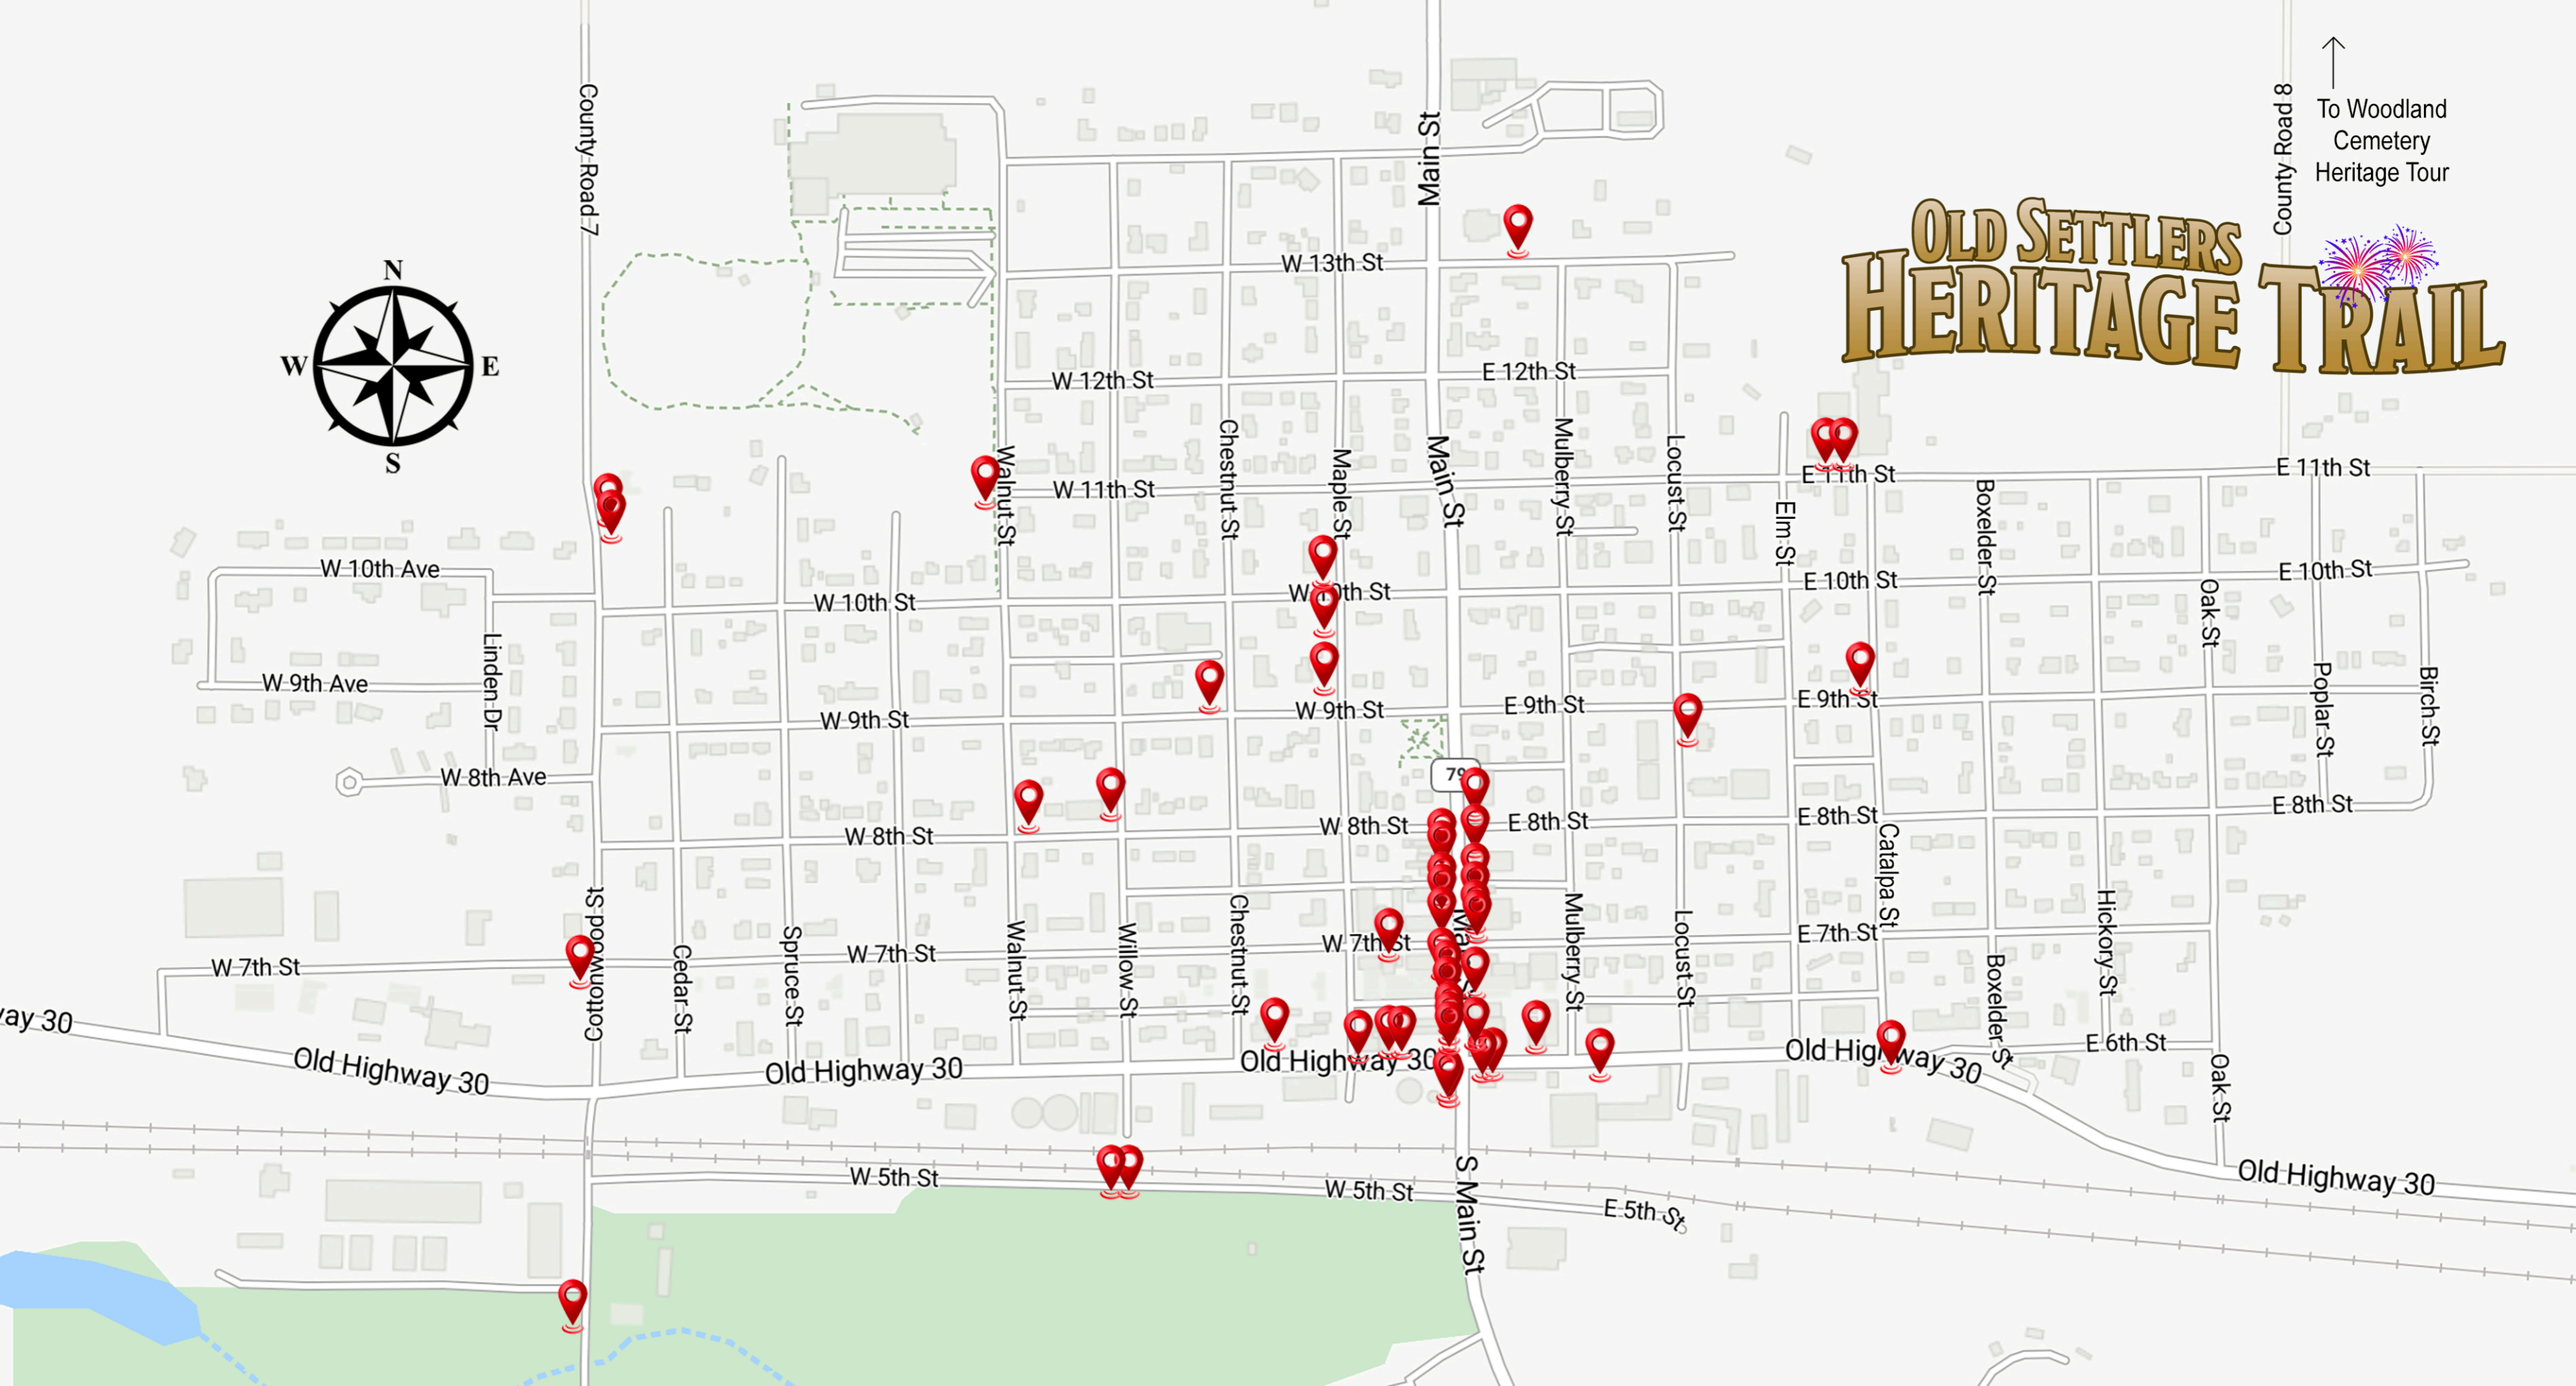

OLD SETTLERS HERITAGE TRAIL

↑
To Woodland
Cemetery
Heritage Tour

County Road 7

Main St

W 13th St

W 12th St

W 11th St

W 10th St

E 9th St

E 8th St

E 7th St

E 6th St

Old Highway 30

County Road 8

Main St

Maple St

E 5th St

Locust St

Locust St

Locust St

Elm St

Catalpa St

Boxelder St

Boxelder St

ay 30

Old Highway 30

Old Highway 30

Old Highway 30